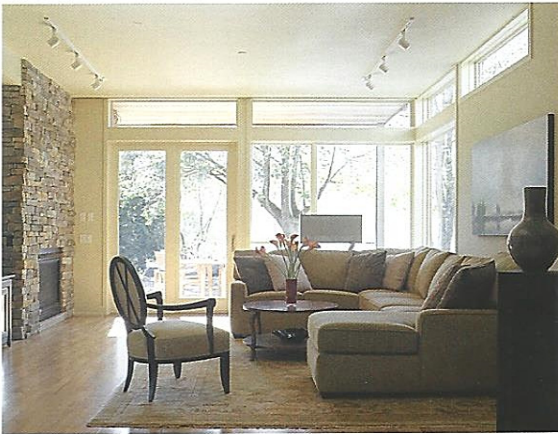

Your life, your style

Home comfort, room by room

If you take home comfort seriously then it's time to consider Mr. Slim. With its ease of installation and flexibility, you don't have to restrict your comfort to only one part of your home. And with multiple sleek and stylish indoor units to choose from, you can rest assured that Mr. Slim will fit in almost unnoticed with the décor in any room.

Den: Just knowing how efficiently Mr. Slim operates can help give your home a more relaxed atmosphere.

Bedroom: Steady temperatures throughout the night let you sleep soundly in any weather.

Living Room: Whether you're working or relaxing, you'll notice the difference that a constant temperature makes.

The outdoor unit is so sleek and quiet, your neighbours won't even know you're heating or cooling your home.